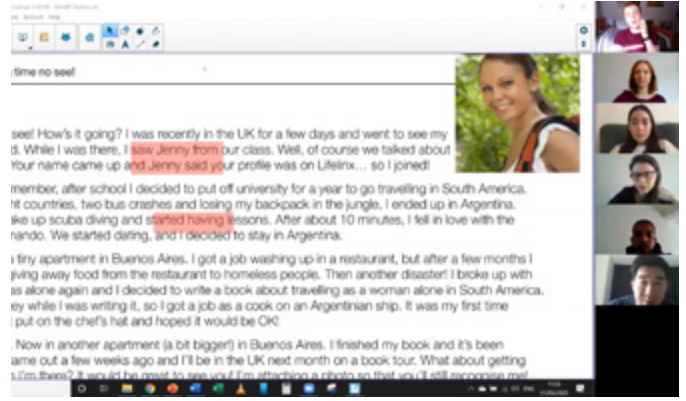

REAL TIME INTERACTION