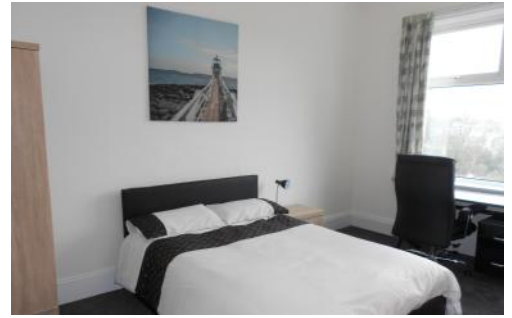

ACCOMMODATION IN TORQUAY

ST MICHAEL'S

ACCOMMODATION TYPE:

Double room(s) and single en-suite bathroom(s), communal kitchen, communal lounge/ common area, dining area, TV in the bedroom, TV in the common area, Netflix

SERVICES AVAILABLE:

Laundry, Wi-Fi , linen and towels, cleaning service

EXTRA COST OF SERVICES:

No

BEDROOM:

TV, Wardrobe/ closet, desk, lamp, chair

KITCHEN:

Pots & pans, cooking utensils, cutlery & crockery, microwave, oven, stovetop, toaster, kettle, fridge, freezer, dishwasher, washing machine, tumble dryer, iron and ironing board, vacuum cleaner

FACILITIES:

Outdoor space, picnic area, laundry facilities, bike room

EXTRA COST OF FACILITIES:

No

FAMOUS LANDMARKS NEARBY:

English Riviera, UNESCO Geo Park, Dartmoor National Park

VISITORS OR GUESTS ALLOWED?

No

NOISE RESTRICTIONS?

Yes (From 22:30 every day)

SMOKING ALLOWED IN THE RESIDENCE?

No

24-HOUR SECURITY?

Yes

ROOM CLEANING:

Once a week

LINEN CHANGING:

Bed linen changed every two weeks, rooms cleaned weekly. Towels - student responsibility for cleaning

AVAILABILITY:

Year-round

MINIMUM NUMBER OF WEEKS?

No minimum

CHECK-IN AND CHECK-OUT TIMES:

Check-in: 11:00 / Check-out: 10:30

ROOM DEPOSIT?

No

ACCOMMODATION LOCATION	By foot	By bike	By bus	By subway/train
Time to the school (Torquay):	2 minutes	1 minute	N/A	N/A
Time to the nearest café / restaurant:	2 minutes	N/A	N/A	N/A
Time to the nearest supermarket:	5 minutes	2 minutes	2 minutes	N/A
Time to the nearest post office:	5 minutes	2 minutes	2 minutes	N/A
Time to the nearest ATM / bank:	5 minutes	2 minutes	2 minutes	N/A
Time to the nearest sports center:	5 minutes	2 minutes	2 minutes	N/A
Time to the nearest hospital:	5 minutes	2 minutes	2 minutes	N/A
Time to the city center:	5 minutes	2 minutes	2 minutes	N/A
Time to the main airport:	N/A	N/A	50 minutes	50 minutes