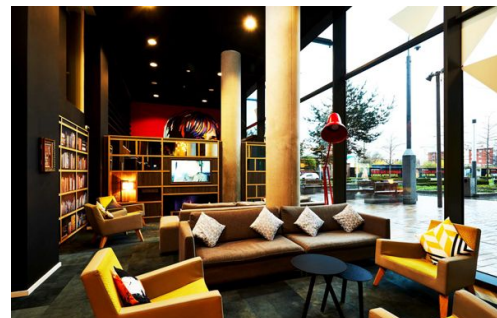

SERVICES AVAILABLE:

Laundry (extra charge), Wi-Fi, linen, cleaning service

EXTRA COST OF SERVICES:

Laundry: £5 wash and dry

BEDROOM:

TV, mini fridge, wardrobe/ closet, desk, lamp, chair

KITCHEN:

Pots & pans, cooking utensils, cutlery & crockery, microwave, oven, stovetop, toaster, kettle, fridge, iron and ironing board, vacuum cleaner

FACILITIES:

Gym, vending / snack machine, picnic area, coin-operated laundry facilities, bike room, cafe, grab and go breakfast. Access to all other VITA residences

EXTRA COST OF FACILITIES:

N/A

FAMOUS LANDMARKS NEARBY:

Manchester Cathedral, Manchester University, Northern Quarter, Chinatown

VISITORS OR GUESTS ALLOWED?

Yes - please speak to the residence prior to their arrival

NOISE RESTRICTIONS?

Yes (From 22:30 every day)

SMOKING ALLOWED IN THE RESIDENCE?

No

24-HOUR SECURITY?

Yes

ROOM CLEANING:

Once a fortnight

LINEN CHANGING:

Linen cleaned on arrival

AVAILABILITY:

For students 18+

MINIMUM NUMBER OF WEEKS?

No minimum

CHECK-IN AND CHECK-OUT TIMES:

Check-in: 16:00 / Check-out: 10:00 - option of late check out if confirmed beforehand

ROOM DEPOSIT?

No - Card details taken on arrival and charged only when damage occurs

ACCOMMODATION LOCATION	By foot	By bike	By bus	By subway/train
Time to the school (Manchester):	20 minutes	8 minutes	N/A	N/A
Time to the nearest café / restaurant:	1 minute	N/A	N/A	N/A
Time to the nearest supermarket:	5 minutes	N/A	N/A	N/A
Time to the nearest post office:	15 minutes	N/A	N/A	N/A
Time to the nearest ATM / bank:	5 minutes	N/A	N/A	N/A
Time to the nearest sports center:	On-site	N/A	N/A	N/A
Time to the nearest hospital:	30 minutes	20 minutes	15 minutes	N/A
Time to the city center:	5 minutes	N/A	N/A	N/A
Time to the main airport:	N/A	N/A	40 minutes	25 minutes