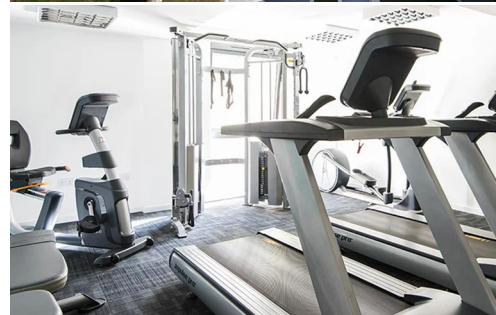

ACCOMMODATION IN EDINBURGH

GATEWAY APARTMENTS

ACCOMMODATION TYPE:

Residence - Ensuite Rooms, shared apartment

SERVICES AVAILABLE:

Laundry Room

EXTRA COST OF SERVICES:

Washing machine costs £3.30, dryer costs £2.00

BEDROOM:

Ensuite - In the bedroom there is a double bed, wardrobe, desk, chair and storage. There is an ensuite bathroom which has a shower, toilet and sink.

KITCHEN:

There is a communal lounge, plenty of cupboard space for all students and a fridge. Also in the kitchen there is a cooker, oven, microwave and sink. All students will be provided with a kitchen pack which will include plates, cutlery and pans.

FACILITIES:

Cinema room, study areas, communal lounge, fitness studio and gym and communal TV

EXTRA COST OF FACILITIES:

None

FAMOUS LANDMARKS NEARBY:

Arthur Seat, Calton Hill

VISITORS OR GUESTS ALLOWED?

Yes

NOISE RESTRICTIONS?

After 10pm

SMOKING ALLOWED IN THE RESIDENCE?

No

24-HOUR SECURITY?

Yes

ROOM CLEANING:

Common area

LINEN CHANGING:

On arrival only

AVAILABILITY:

06/03/2023 to 26/08/2023

MINIMUM NUMBER OF WEEKS?

N/A

CHECK-IN AND CHECK-OUT TIMES:

Check out 10am Saturday & check in 2pm Saturday

ROOM DEPOSIT?

No

ACCOMMODATION LOCATION	By foot	By bike	By bus	By subway/train
Time to the school:	14 minutes	7 minutes	13 minutes	N/A
Time to the nearest café / restaurant:	13 minutes	6 minutes	7 minutes	N/A
Time to the nearest supermarket:	18 minutes	7 minutes	13 minutes	N/A
Time to the nearest post office:	15 minutes	7 minutes	8 minutes	N/A
Time to the nearest ATM / bank:	14 minutes	6 minutes	8 minutes	N/A
Time to the nearest sports center:	4 minutes	4 minutes	6 minutes	N/A
Time to the nearest hospital:	35 minutes	10 minutes	20 minutes	N/A
Time to the city center:	20 minutes	7 minutes	12 minutes	N/A
Time to the main airport:	N/A	N/A	45 minutes	Taxi - 30 minutes