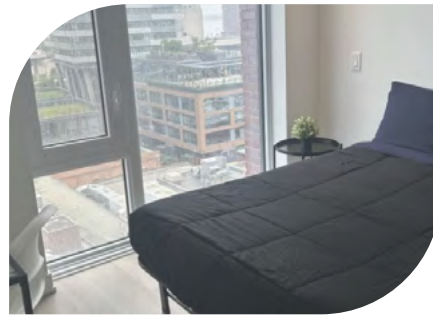

## Cherry House

This is an  
Academic  
Year Abroad  
Residence

- **Address:** 432 Cherry Street, Toronto, Ontario
- **Website:** N/A  
Disclaimer: All the information on this residence file is for reference. Please contact your advisor for the latest information
- **Accommodation type:** Multi-bedroom apartments (apartments are mixed gender but bedrooms are not), private and shared bathrooms in the apartment, shared kitchen and dining/living area
- **Service available:** Wi-Fi, bi-weekly cleaning of common areas, bed linens provided upon arrival, in-unit washer/dryer
- **Extra cost of services:** No additional costs
- **Bedroom:** Single bedrooms with shared or private bathroom, Twin bedrooms with shared bathroom. All bedrooms include twin bed, desk, closet/wardrobe
- **Kitchen:** Stove, fridge, dishwasher, microwave, pots and pans, sitting area
- **Facilities:** Fitness center, common lounge and study area, on-site cafe
- **Extra cost of facilities:** N/A
- **Famous landmarks nearby:** Distillery District, Illuminarium Toronto, Downtown Toronto
- **Visitors or guests allowed?** Yes
- **Noise restrictions?** Yes (From 23:00 every day)
- **Smoking allowed in the residence?** No
- **24-hour security?** Yes
- **Room cleaning:** Common areas (dining area, kitchen and bathrooms) cleaned every two weeks, bedroom cleaning available at additional charge
- **Linen changing:** Linens changed upon arrival; students responsible for cleaning their own linens during their stay
- **Availability:** Year-round
- **Minimum number of weeks:** One week
- **Check-in and check-out times:** Check-in: Saturday & Sunday 16:00 - 21:00 / Check-out: Saturday 10:00
- **Room deposit?** No, but all students must sign a Code of Conduct on their first day