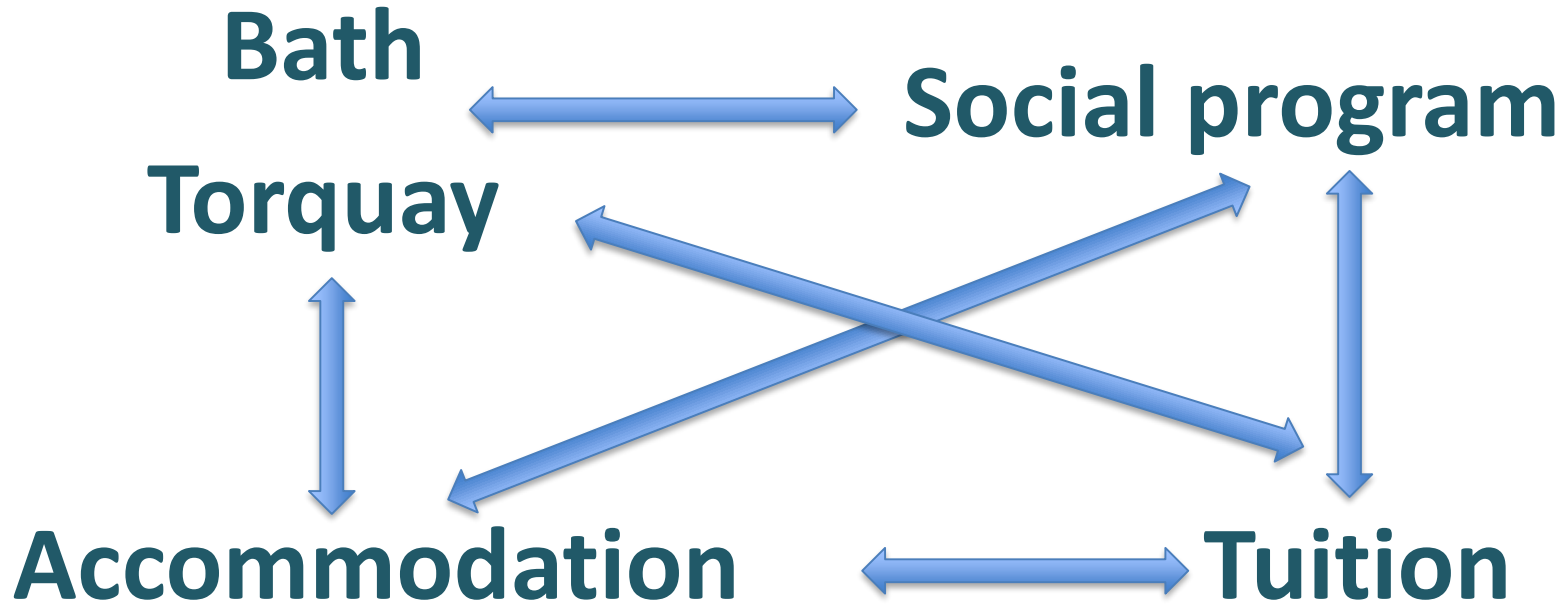

...with a fully-integrated program!

WHAT DOES A WEEK LOOK LIKE?

Monday	Tuesday	Wednesday	Thursday	Friday
0900-1030 / 1330-1500	0900-1030 / 1330-1500	0900-1030 / 1330-1500	0900-1030 / 1330-1500	0900-1030 / 1330-1500
Project 1	Project 2	Project 3	Project 4	???
1100-1230 / 1530-1700	1100-1230 / 1530-1700	1100-1230 / 1530-1700	1100-1230 / 1530-1700	1100-1230 / 1530-1700
Local Link*	Local Link	Local Link	Local Link	Local Link

* - Local Link sessions focus on authentic learning and practice opportunities in the local area (including the social activities and excursions programme and homestay accommodation)

How do we
do this?