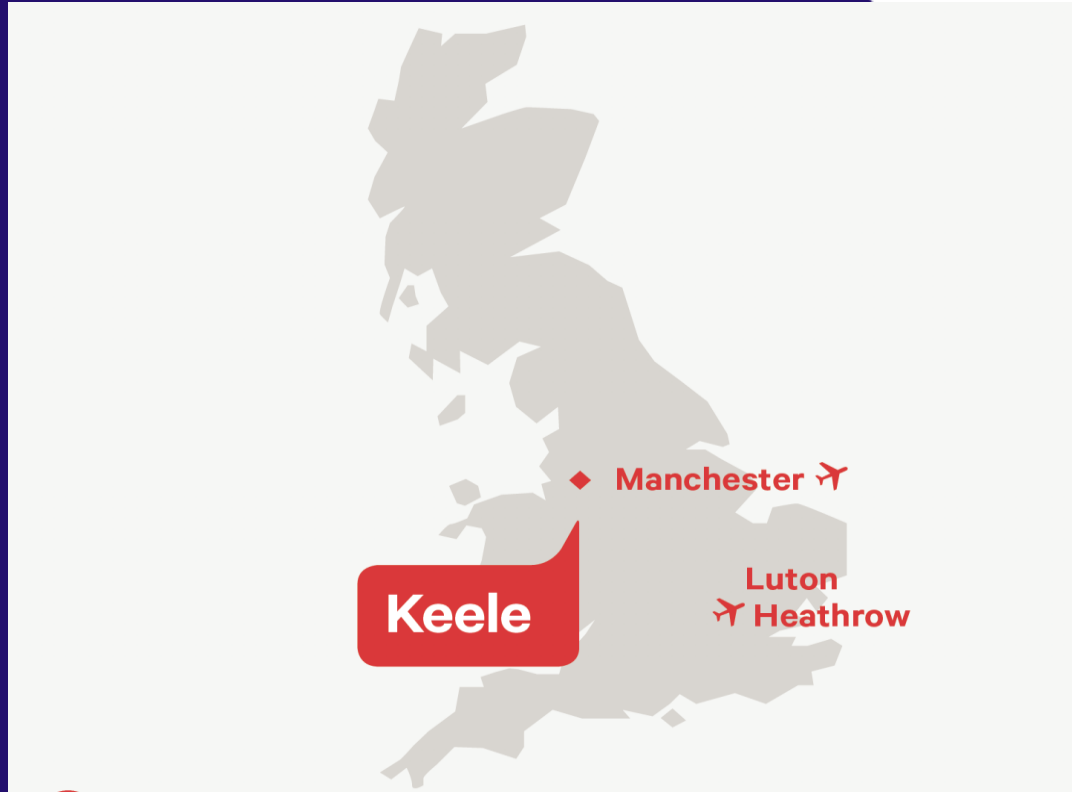

KAPLAN

INTERNATIONAL
LANGUAGES

ENGLAND

Learn English

Brighton

ALPADIA
SUMMER
CAMPS

from Kaplan International Languages

- ❑ **Brighton**, England ⇔ 235,000 habitants
- ❑ Top 5: SP – DE – IT – FR – RU
- ❑ Capacity: 180 beds / week
- ❑ Students age: 10-17
- ❑ English lessons (S20 | I25 | 1-to-1)
- ❑ **Roedean School** | Single, Twin, Triple Rooms | Hallway Bathroom
- ❑ Located South of England; summer resort
- ❑ 1 hour from LGW; 1.5 hours from LHR
- ❑ 2 x half-day & 1 x full-day excursions
- ❑ 4 x half-day activities & 7 x evening activities
- ❑ Optional PREMIUM+: Creative Arts | Football Plus | Watersports Plus

KAPLAN

INTERNATIONAL
LANGUAGES

ALPADIA
SUMMER
CAMPS
from Kaplan International Languages

 ENGLAND

Learn English

Keele

- ❑ **Keele**, England ⇔ 4,500 habitants
- ❑ Top 5: IT – SP – FR – UAE – COL
- ❑ Capacity: 60-120 beds / week
- ❑ Students age: 10-17
- ❑ English lessons (S20 | I25 | 1-to-1)
- ❑ **Keele University** | Single Room | Ensuite Bathroom
- ❑ Largest university campus in the UK; top sports facilities
- ❑ 45 minutes from MAN; 60 minutes from LPL
- ❑ 2 x half-day & 1 x full-day excursions
- ❑ 4 x half-day activities & 7 x evening activities
- ❑ Optional PREMIUM+: Creative Arts | Football Plus | Golf

INTERNATIONAL LANGUAGES

ALPADIA SUMMER CAMPS

 Leysin-Juniors

 Leysin-Teens

 Montreux-Riviera

 Engelberg

 London-City

 Brighton

 Keele

 Bath

 Torquay

 Berlin-Wannsee

 Berlin-Werbellinsee

 Freiburg

 Frankfurt-Lahntal

 Paris-Igny