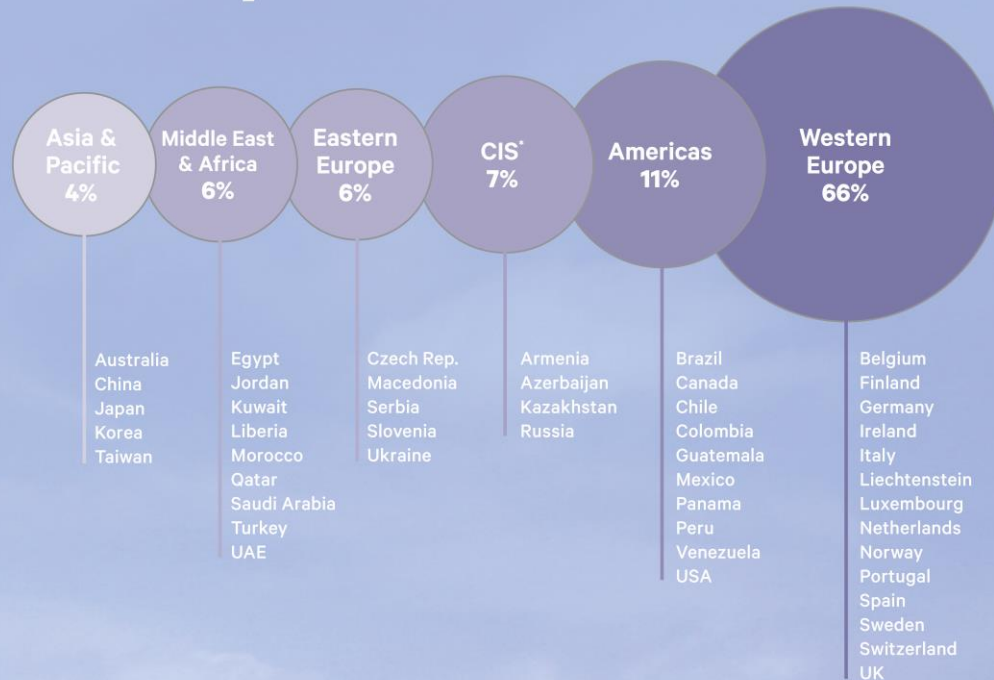

Alpadia Lyon Nationality mix

*Commonwealth of Independent States