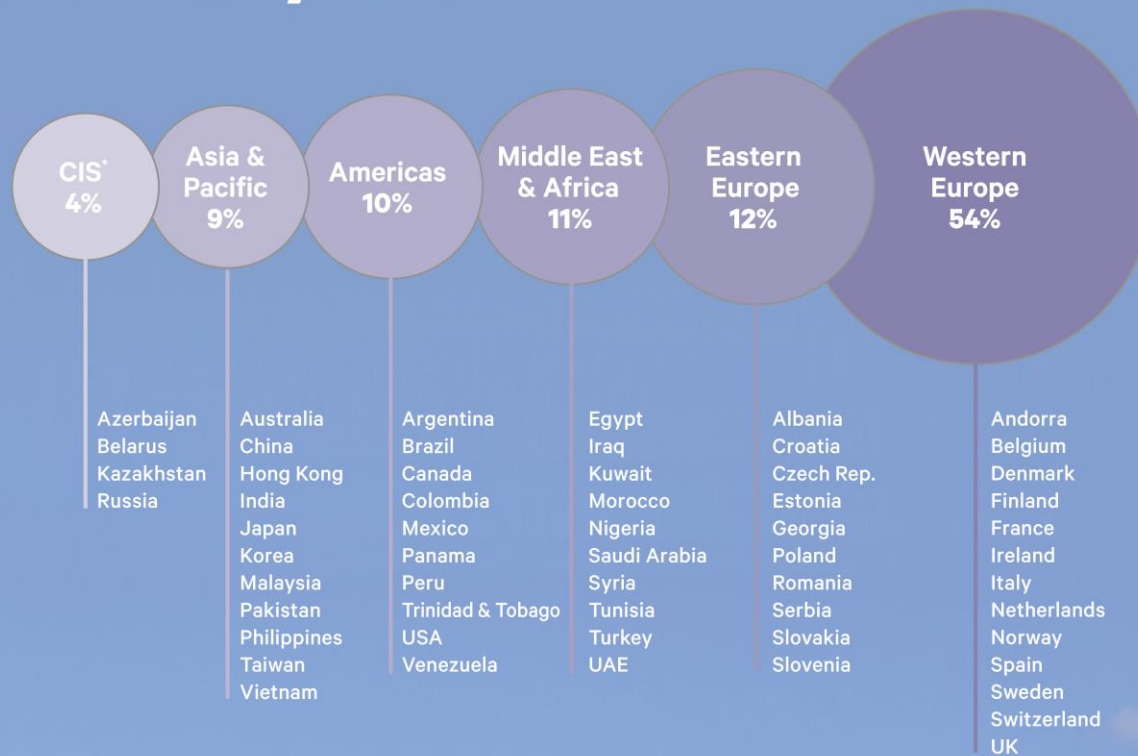

Alpadia Berlin Nationality mix

*Commonwealth of Independent States