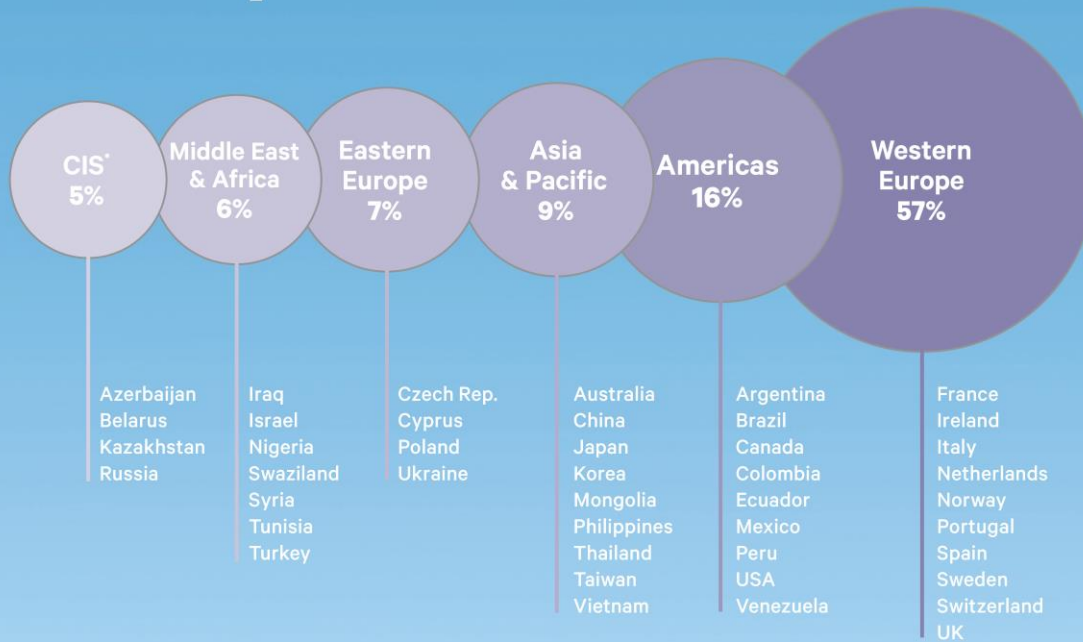

Alpadia Freiburg Nationality mix

*Commonwealth of Independent States

Europa Theme Park

Europa-Park is the largest theme park in Germany, which features over 13 roller coasters and 11 water rides.

Triberger Waterfalls