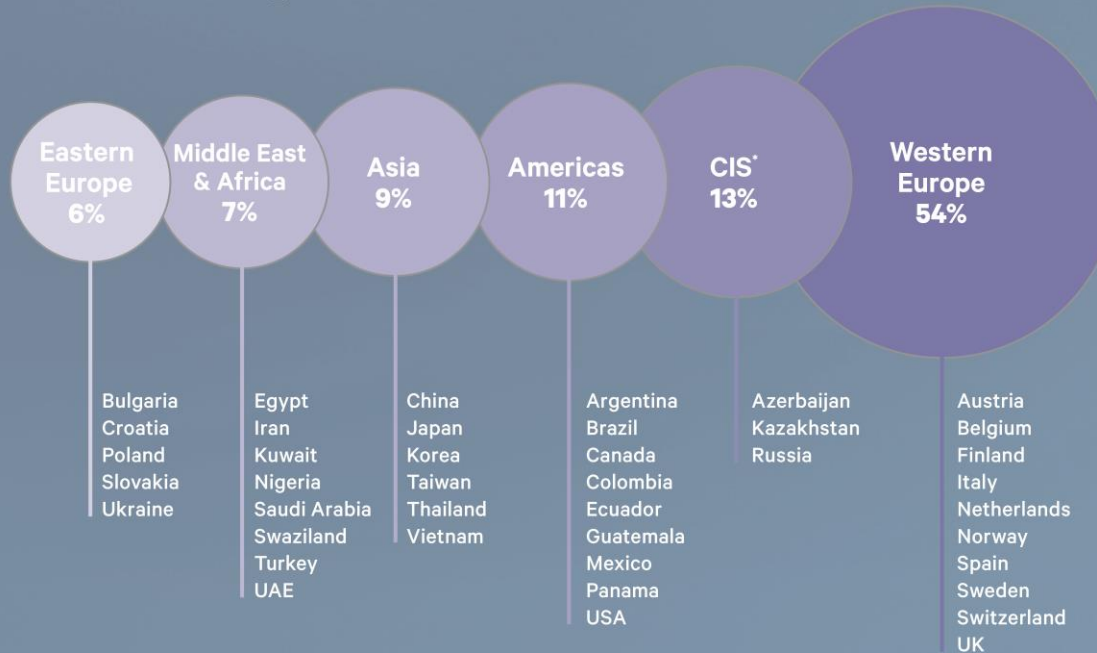

Alpadia Montreux Nationality mix

*Commonwealth of Independent States